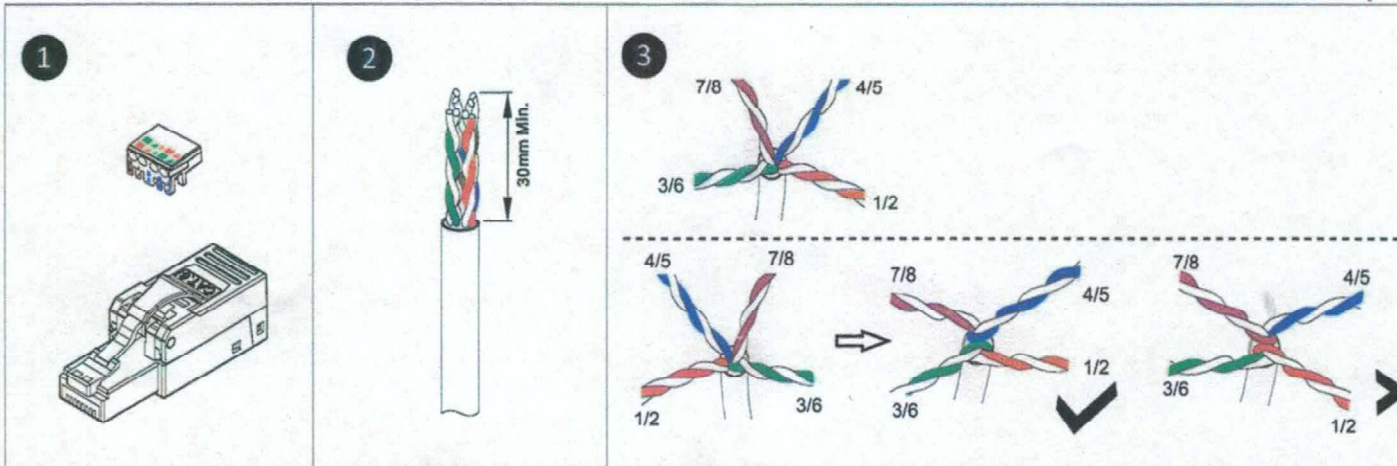

Field Termination Plug User Guide

Push to Crimp Tool

Legend

W	White
G	Green
O	Orange
BL	Blue
BR	Brown

1	2	3	4	5	6	7	8
W-G	G	W-O	BL	W-BL	O	W-BR	BR
Pin assignment T568A							
1	2	3	4	5	6	7	8
W-O	O	W-G	BL	W-BL	G	W-BR	BR
Pin assignment T568B							

	Solid	Stranded	Cable (O.D.)
C6	23-26AWG	23-26AWG	4.5-7.5mm