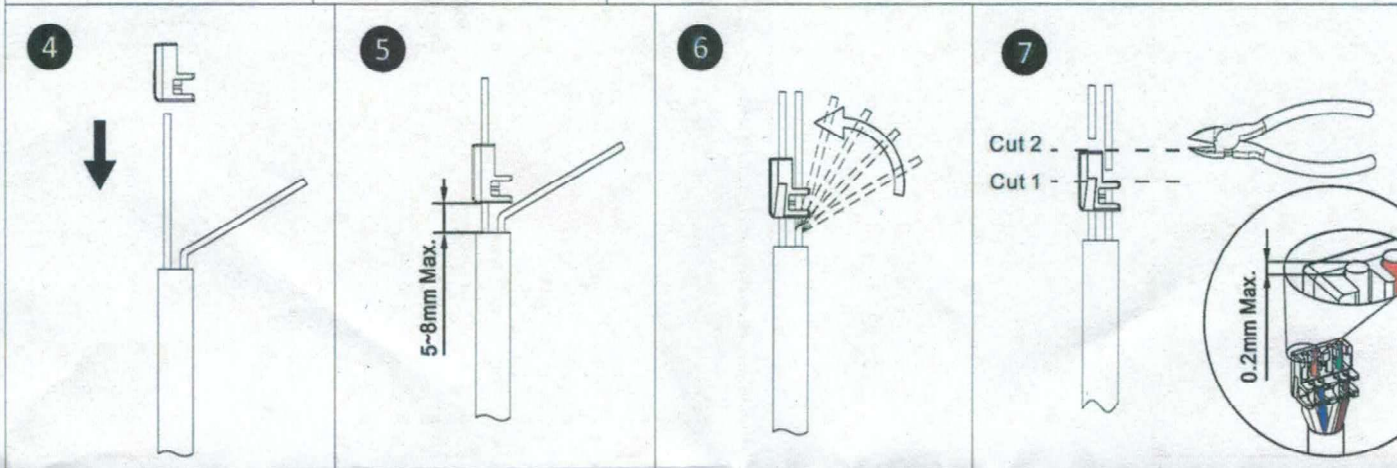

Field Termination Plug User Guide

Push to Crimp Tool

Legend

W	White
G	Green
O	Orange
BL	Blue
BR	Brown

1	2	3	4	5	6	7	8
W-G	G	W-O	BL	W-BL	O	W-BR	BR
Pin assignment T568A							
1	2	3	4	5	6	7	8
W-O	O	W-G	BL	W-BL	G	W-BR	BR
Pin assignment T568B							

	Solid	Stranded	Cable (O.D.)
C6	23-26AWG	23-26AWG	4.5-7.5mm