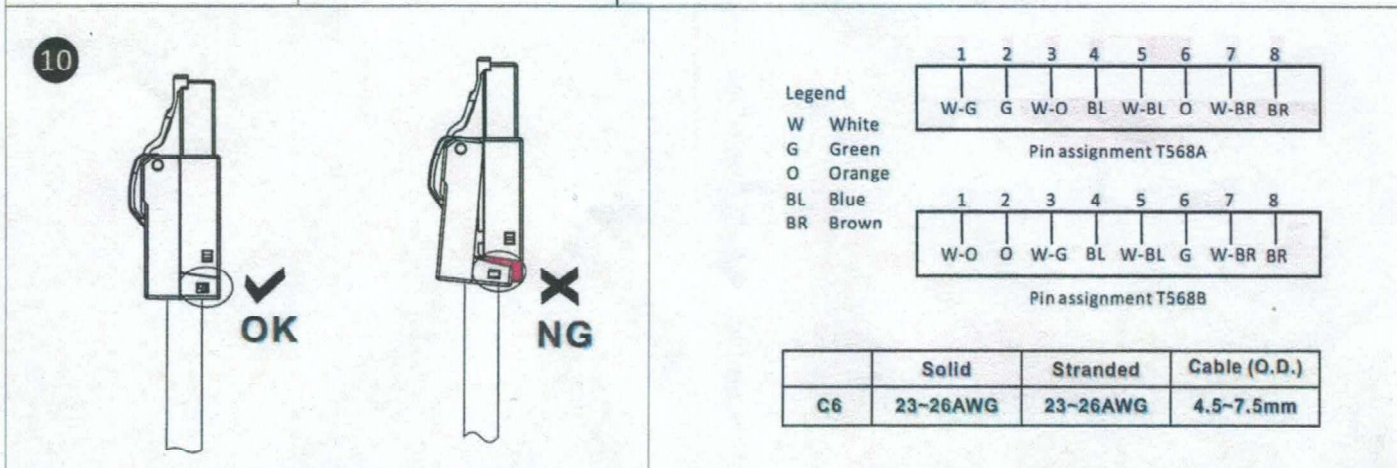

Field Termination Plug User Guide

Push to Crimp Tool

Legend

W	White
G	Green
O	Orange
BL	Blue
BR	Brown

1	2	3	4	5	6	7	8
W-G	G	W-O	BL	W-BL	O	W-BR	BR
Pin assignment T568A							
1	2	3	4	5	6	7	8
W-O	O	W-G	BL	W-BL	G	W-BR	BR
Pin assignment T568B							

	Solid	Stranded	Cable (O.D.)
C6	23-26AWG	23-26AWG	4.5-7.5mm