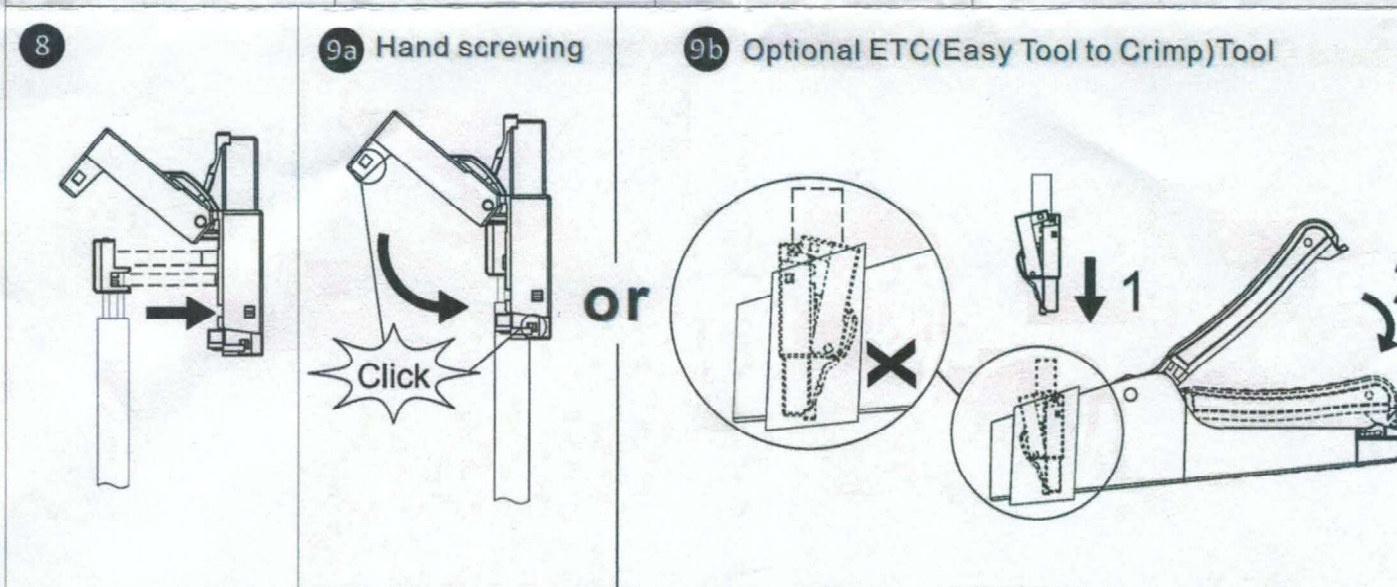

Field Termination Plug User Guide

Push to Crimp Tool

Legend

W	White
G	Green
O	Orange
BL	Blue
BR	Brown

1	2	3	4	5	6	7	8
W-G	G	W-O	BL	W-BL	O	W-BR	BR
Pin assignment T568A							
1	2	3	4	5	6	7	8
W-O	O	W-G	BL	W-BL	G	W-BR	BR
Pin assignment T568B							

	Solid	Stranded	Cable (O.D.)
C6	23-26AWG	23-26AWG	4.5-7.5mm